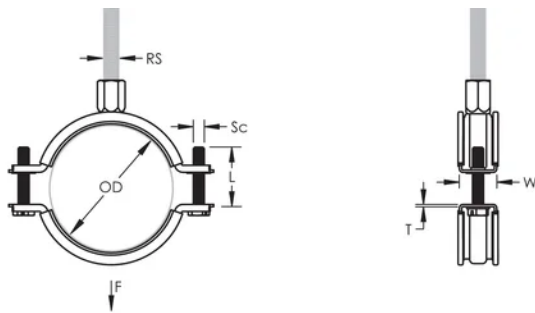

Finish: Electropolished

Color: Black

Temperature: -50 to 110 °C

Outer Diameter (OD): 19 - 25 mm

Pipe Size: 1/2"

NB/DN: 15

Rod Size (RS): M8;M10

Width (W): 20 mm

Thickness (T): 1 mm

Screw Diameter (Sc): 6

Screw Length (L): 22mm

Static Load: 700N

ADDITIONAL PRODUCT DETAILS

Lining is EPDM rubber.

DIAGRAMS

WARNING