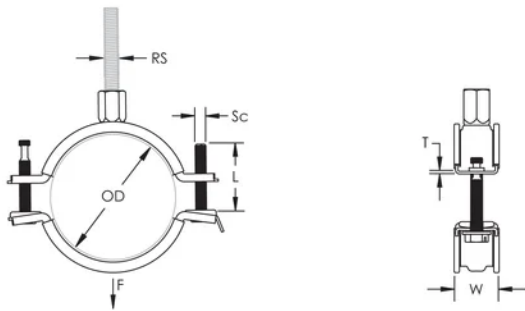

Combo head bolt works with slotted, hex, or Phillips drivers

Longer ears position the screw farther from the hanger, improving tool clearance when the screw is tightened

Combination nut can be attached to M8 or M10 threaded rod, simplifying material handling

Outer Diameter (OD): 31 - 37 mm

Rod Size (RS): M8;M10

NB/DN: 25

Pipe Size: 1"

Width (W): 20 mm

Thickness (T): 1 mm

Screw Diameter (Sc): 6

Screw Length (L): 32mm

Static Load: 1000N

ADDITIONAL PRODUCT DETAILS

Lining is EPDM rubber.

DIAGRAMS

WARNING

nVent products shall be installed and used only as indicated in nVent's product instruction sheets and training materials. Instruction sheets are available at www.nvent.com and from your nVent customer service representative. Improper installation, misuse, misapplication or other failure to completely follow nVent's instructions and warnings may cause product malfunction, property damage, serious bodily injury and death and/or void your warranty.