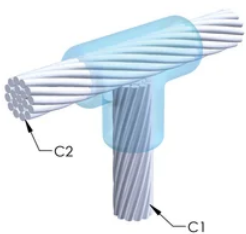

Split Crucible: No

Wear Plates: No

Mold Only: No

Welding Material: 200 or 200PLUSF20, Sold Separately

Handle Clamp: L160, Sold Separately

Price Key: C

Ease of Use: Difficult

ADDITIONAL PRODUCT DETAILS

For applications such as computer room, tunnel or other low-ventilation areas, specify a smokeless nVent ERICO Cadweld Exolon mold. Add an XL prefix to the standard mold part number when ordering (for example, a TAC2Q2Q becomes XLTAC2Q2Q). Similarly, nVent ERICO Cadweld Exolon welding material is also designated by the XL prefix (for example, 150 becomes XL150).

A gap between conductors may be required. See mold tag for more information.

XX-X-XX-XX-L-M-W		
XX	Mold Family	
X	Price Key	
XX	Conductor Code 1	
XX	Conductor Code 2	
L*	Split Crucible	Crucible section is split on molds designed with horizontal opening for easier cleaning
M*	Mold Only	
W*	Wear Plates	Reduce mechanical abrasion of molds at cable entry points

* Empty if none

DIAGRAMS

WARNING

nVent products shall be installed and used only as indicated in nVent's product instruction sheets and training materials. Instruction sheets are available at www.nvent.com and from your nVent customer service representative. Improper installation, misuse, misapplication or other failure to completely follow nVent's instructions and warnings may cause product malfunction, property damage, serious bodily injury and death and/or void your warranty.