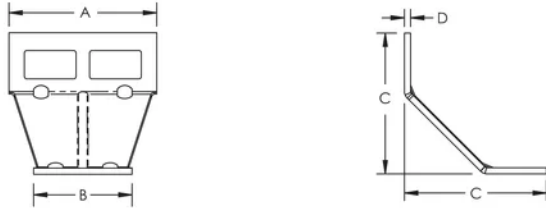

Adjustable Fixing Bracket

CERTIFICATIONS

FEATURES

Secures SPEEDWAY Cable Ladder to structural elements for horizontal and vertical runs

Installs quickly and easily with included hardware

Low profile allows for installations in tight spaces

SPECIFICATIONS

Table 1/2

| Catalog Number | Article Number | Material | Finish | A | B | C |
|----------------|----------------|----------|--------------------|-------|-------|-------|
| CLSWAFBGA | 842050 | Steel | Hot-Dip Galvanized | 60 mm | 40 mm | 58 mm |

Table 2/2

| Catalog Number | Article Number | D |
|----------------|----------------|--------|
| CLSWAFBGA | 842050 | 2.5 mm |

DIAGRAMS

WARNING

nVent products shall be installed and used only as indicated in nVent's product instruction sheets and training materials. Instruction sheets are available at www.nvent.com and from your nVent customer service representative. Improper installation, misuse, misapplication or other failure to completely follow nVent's instructions and warnings may cause product malfunction, property damage, serious bodily injury and death and/or void your warranty.