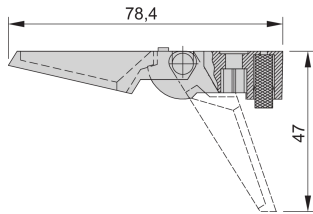

Plastic Foot

Tip-up feet, Plastic.

CERTIFICATIONS

FEATURES

Can be used instead of standard round feet

Load-carrying capacity: 25 kg per foot, max case weight 40 kg

Mounting holes are provided in bottom covers of the cases

Table 1/1

Catalog Number	Package Quantity
10603-023	1
10603-026	1
10603-025	1
10603-024	1

ADDITIONAL PRODUCT DETAILS

Delivery is in standard pack multiples. Pricing is per individual item.

Please take into consideration that deliveries may be carried out in the stated SPQs (SPQ, e.g. 5 pieces, 10 pieces, 50 pieces, etc.). Differing order quantities (e.g. 2 pieces) may be changed to the next possible delivery quantity = Standard Pack Quantity.