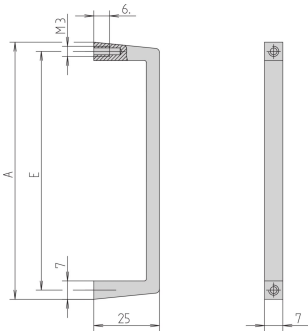

Front Handle, Width 7 mm

Slim Aluminium profile front handle, 7 mm. The assembly of the handle will be done from the rear side.

CERTIFICATIONS

FEATURES

Static load-carrying capacity 10 kg/pair

The assembly of the handle will be done from the rear side

SPECIFICATIONS

- Width:** 7mm
- Static Load:** 10kg
- Material:** Aluminum
- Finish:** Anodized
- Product Family:** EuropacPRO; MultipacPRO
- Product Type:** Handle

Table 1/1

Catalog Number	Package Quantity	Handle Type	Color	Works With
10501-001	1	Straight	Silver	Subracks, Chassis, Front Panels
10501-002	1	Straight	Silver	Subracks, Chassis, Front Panels

ADDITIONAL PRODUCT DETAILS

Please take into consideration that deliveries may be carried out in the stated SPQs (SPQ, e.g. 5 pieces, 10 pieces, 50 pieces, etc.). Differing order quantities (e.g. 2 pieces) may be changed to the next possible delivery quantity = Standard Pack Quantity.