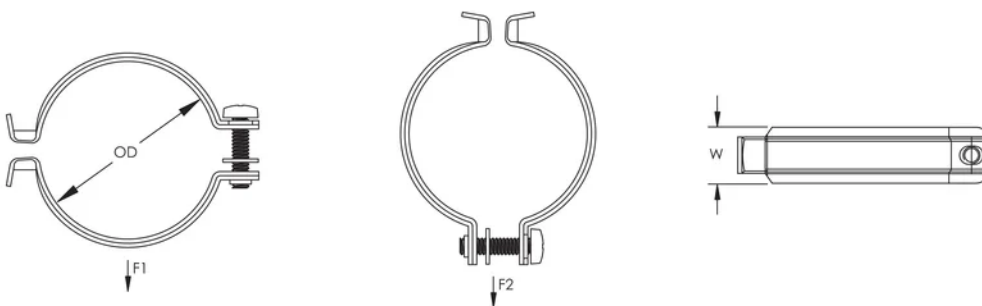

Catalog Number	Article Number	Material	Finish	NB/DN	Outer Diameter (OD)	Width (W)
CR150HD	336350	Steel	Hot-Dip Galvanized	40	47 - 51 mm	20 mm
CR100HD	336330	Steel	Hot-Dip Galvanized	25	33.7 - 38 mm	20 mm
CR125HD	336340	Steel	Hot-Dip Galvanized	32	40.0 - 44.5 mm	20 mm

Table 2/2

Catalog Number	Article Number	Static Load 1 (F1)	Static Load 2 (F2)
CR037HD	336300	125N	550N
CR050HD	336310	125N	550N
CR087S4	336422	125N	550N
CR075HD	336320	125N	550N
CR087HD	336322	125N	550N
CR200HD	336360	250N	550N
CR100S4	336430	250N	550N
CR150HD	336350	250N	550N
CR100HD	336330	250N	550N
CR125HD	336340	250N	550N

DIAGRAMS

WARNING

nVent products shall be installed and used only as indicated in nVent's product instruction sheets and training materials. Instruction sheets are available at www.nvent.com and from your nVent customer service representative. Improper installation, misuse, misapplication or other failure to completely follow nVent's instructions and warnings may cause product malfunction, property damage, serious bodily injury and death and/or void your warranty.