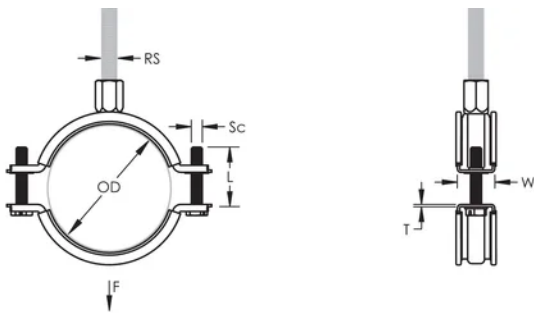

Finish: Electrogalvanized

Temperature: -50 to 110 °C

Color: Black

Outer Diameter (OD): 138 - 148 mm

Pipe Size: 5"

NB/DN: 125

Rod Size (RS): M8;M10

Width (W): 25 mm

Thickness (T): 2 mm

Screw Diameter (Sc): 6

Screw Length (L): 37mm

Static Load: 3200N

ADDITIONAL PRODUCT DETAILS

Lining is EPDM rubber.

DIAGRAMS

WARNING