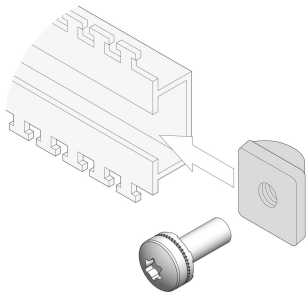

Slide Nuts with Screw

For variable assembly of 19" components outside the EIA increments

FEATURES

Slide Nut Kit Slide nut for C-profiles

SPECIFICATIONS

- Finish:** Nickel Plated
- Product Type:** Nut
- Material:** Stainless Steel

Table 1/1

| Catalog Number | Package Quantity |
|----------------|------------------|
| 21120-210 | 4 |
| 21120-211 | 50 |

WARNING

nVent products shall be installed and used only as indicated in nVent's product instruction sheets and training materials. Instruction sheets are available at www.nvent.com and from your nVent customer service representative. Improper installation, misuse, misapplication or other failure to completely follow nVent's instructions and warnings may cause product malfunction, property damage, serious bodily injury and death and/or void your warranty.