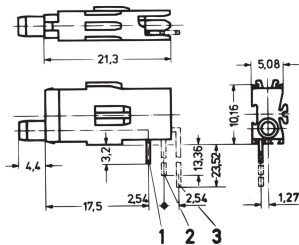

# Single LED Test Socket, Ø 2 mm

Test sockets for mounting plane 1 and 2, short and long type.

## FEATURES

Long type for mounting plane 1 and 2

Short type for mounting plane 1

## ADDITIONAL PRODUCT DETAILS

Required front panel drill hole: Ø 4 mm.

Dimensions of connecting pins: 0.3 × 0.6 mm.

Please take into consideration that deliveries may be carried out in the stated SPQs (SPQ, e.g. 5 pieces, 10 pieces, 50 pieces, etc.). Differing order quantities (e.g. 2 pieces) may be changed to the next possible delivery quantity = Standard Pack Quantity.