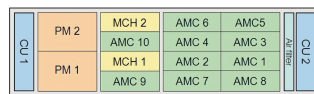

MTCA.0 System for 10 Single Full-Size AMC Modules, 3 U, 84 HP

CATALOG NUMBER

11850-011

The double AMC card cage on the right hand side can hold either 4 Double Full-size AMCs or, with the optional splitting kit, 8 Single Full-size AMCs.

CERTIFICATIONS

FEATURES

In accordance with PICMG MTCA.0 R1.0 specification

3 U, 19" subrack system for 10 Single Full-Size AdvancedMC modules, 2 Single Full-Size MCHs and 2 power modules with width up to 12 HP