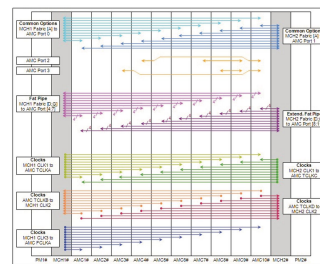

MTCA.0 System for 10 Single Full-Size AMC Modules, 3 U, 84 HP

CATALOG NUMBER

11850-011

The double AMC card cage on the right hand side can hold either 4 Double Full-size AMCs or, with the optional splitting kit, 8 Single Full-size AMCs.

CERTIFICATIONS

FEATURES

In accordance with PICMG MTCA.0 R1.0 specification

3 U, 19" subrack system for 10 Single Full-Size AdvancedMC modules, 2 Single Full-Size MCHs and 2 power modules with width up to 12 HP