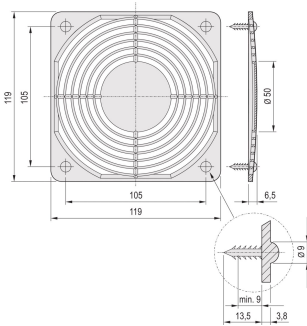

Protective Grille

Protective grille for AC and DC fans.

CERTIFICATIONS

FEATURES

Grille may be mounted on a front panel or the wall of the housing

Optimised noise level and air resistance

SPECIFICATIONS

Table 1/1

Catalog Number	Works With	Material	Package Quantity
60225-052	19" Fan Trays	Polyamide	1
60225-053	19" Fan Trays	Polyamide	1

WARNING

nVent products shall be installed and used only as indicated in nVent's product instruction sheets and training materials. Instruction sheets are available at www.nvent.com and from your nVent customer service representative. Improper installation, misuse, misapplication or other failure to completely follow nVent's instructions and warnings may cause product malfunction, property damage, serious bodily injury and death and/or void your warranty.