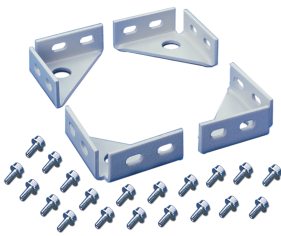

# ProLine Frame Floor-Mounting Bracket, Light Gray, Steel

### PFBK

The ProLine Frame Floor-Mounting Bracket provides a structural method of bolting a ProLine frame to the floor. The bracket fits all frame sizes, the kit includes four brackets and mounting hardware. This bracket is not to be used with colocation frames, which include welded-in floor mounting brackets.

### FEATURES

The ProLine Frame Floor-Mounting Bracket provides a structural method of bolting a ProLine frame to the floor

The bracket fits all frame sizes, the kit includes four brackets and mounting hardware