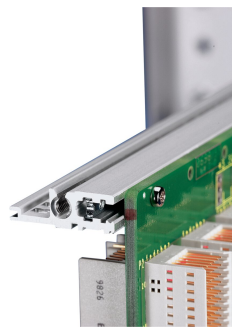

Horizontal Rail, Rear, Type H-VT, Heavy, 84 HP

CATALOG NUMBER

34560-784

Combinations of horizontal rails and side panels

		+ = can be combined, - = combination not recommended			
Horizontal rail		-	+	+	subcase to request
Horizontal rail		+	+	+	subcase to request
Horizontal rail		+	+	-	subcase to request
Horizontal rail		+	+	-	subcase to request
Side panel					
		Light 1.0	Fluorid 1.0	Heavy 1.0	Rugged 1.0

The horizontal rail, type VT enables the direct assembly of a backplane.

CERTIFICATIONS

FEATURES

For direct backplane mounting

Mounting top and bottom

Recessed installation for high mechanical demands (H-VT)

Aluminum extrusion, anodized finish, conductive contact surface

PRODUCT ATTRIBUTES

Rack Width: 84HP

Width: 431.8mm

Package Quantity: 1

Depth: 30.5mm

Finish: Anodized

Height: 9mm