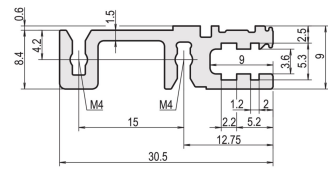

Horizontal Rail, Rear, Type H-VT, Heavy, 84 HP

CATALOG NUMBER

34560-784

Combinations of horizontal rails and side panels

		+ = can be combined, - = combination not recommended			
Horizontal rail		-	+	+	subcase to request
Horizontal rail		+	+	+	subcase to request
Horizontal rail		+	+	-	subcase to request
Horizontal rail		+	+	-	subcase to request
Side panel					
		Light 1.0	Fluorid 1.0	Heavy 1.0	Rugged 1.0

The horizontal rail, type VT enables the direct assembly of a backplane.

CERTIFICATIONS

FEATURES

For direct backplane mounting

Mounting top and bottom

Recessed installation for high mechanical demands (H-VT)

Aluminum extrusion, anodized finish, conductive contact surface

PRODUCT ATTRIBUTES

Rack Width: 84HP

Width: 431.8mm

Package Quantity: 1

Depth: 30.5mm

Finish: Anodized

Height: 9mm

Length: 431.8mm

Material: Aluminum

Product Family: EuropacPRO; RatiopacPRO; RatiopacPRO AIR; CompacPRO; PropacPRO

Product Type: Horizontal Rail

Type: Heavy, VT

Works With: Subracks; Cases

Gross Weight: 0.149kg