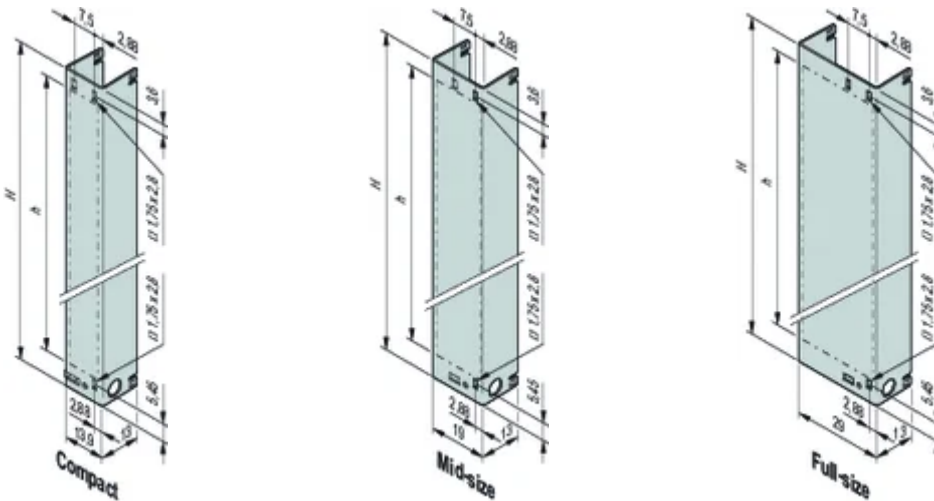

CatalogNumber	Height (H)	Rack Width	Design Feature	Material	Finish	Package Quantity
30849-682	73.8mm	6HP	Full-Size	Aluminum	Passivated	1
30849-407	148.8mm	6HP	Full-Size	Stainless Steel		1
30849-404	73.8mm	6HP	Full-Size	Stainless Steel		1
30849-670	148.8mm	4HP		Aluminum	Passivated	1

Table 2/2

Catalog Number	Front Finish	Rear Finish	Depth (D)	Width (W)
30849-658	Raw	Raw	2.5mm	19mm
30849-694	Raw	Raw	2.5mm	29mm
30849-406	Raw	Raw	1mm	19mm
30849-402	Raw	Raw	1mm	13.9mm
30849-403	Raw	Raw	1mm	19mm
30849-682	Raw	Raw	2.5mm	29mm
30849-407	Raw	Raw	1mm	29mm
30849-404	Raw	Raw	1mm	29mm
30849-670	Raw	Raw	2.5mm	19mm

DIAGRAMS