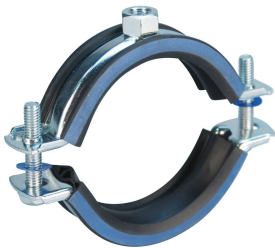

nVent CADDY Macrofix Insulated M8, 11–15 mm OD, 1/4" Pipe, 8 DN

CATALOG NUMBER

MFE015

CERTIFICATIONS

FEATURES

Return-lip on the hanger prevents the rubber from detaching, eliminating rework during installation

Plastic washer prevents screws from falling out during installation

Combo head bolt works with slotted, hex, or Phillips drivers

Longer ears position the screw farther from the hanger, improving tool clearance when the screw is tightened

Screw length has been optimized to accommodate an increased pipe range, reducing inventory

Category II noise reduction according to DIN EN ISO 3822-1

Compliant for sound insulation design according to DIN 4109

Reaction-to-fire classification is "E" in compliance with DIN EN 13501-1

PRODUCT ATTRIBUTES

Article Number: 586201

Material: EPDM-SBR Rubber;Steel