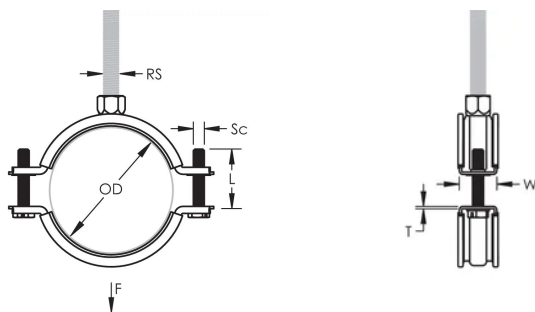

## PRODUCT ATTRIBUTES

Article Number: 586201

Material: EPDM-SBR Rubber;Steel

Finish: Electrogalvanized

Temperature: -50 to 110 °C

Outer Diameter (OD): 11 - 15 mm

Pipe Size: 1/4"

NB/DN: 8

Rod Size (RS): M8

Width (W): 20 mm

Thickness (T): 1 mm

Screw Diameter (Sc): 6

Screw Length (L): 17mm

Static Load: 1000N

## ADDITIONAL PRODUCT DETAILS

---

Lining is EPDM rubber.

## DIAGRAMS

---