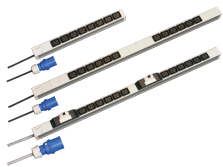

# Socket Strip, IEC C19

Modular, compact PDU with many function elements. Using a 1 U by 1 U aluminum chassis the PDU can easily be integrated in a rack with IEC C19 outlets.

## FEATURES

Socket strips with C19 IEC sockets

Socket strips can be rotated through all four directions (in 90° increments) during installation

Connecting cable 2 m, with connector in accordance with IEC 60309

## SPECIFICATIONS

**Material:** Aluminum; Polyamide

**Color:** Grey

**Product Type:** Socket Strip

Table 1/2

Catalog Number	Socket Type	Socket Quantity	Switched Outlets	Voltage AC	Package Quantity	Depth
60110-280	IEC C19	8	No	230V	1	44mm
60110-282	IEC C19	12	No	230V	1	44mm
60110-281	IEC C19	12	No	230V	1	44mm