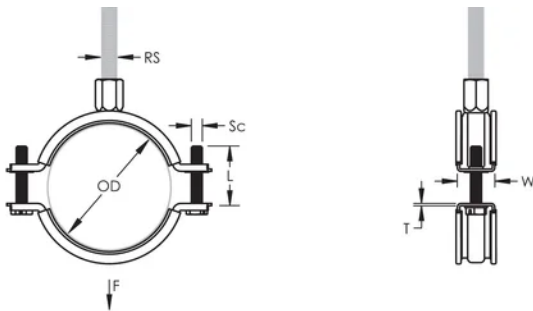

Longer ears position the screw farther from the hanger, improving tool clearance when the screw is tightened

Combination nut can be attached to M8 or M10 threaded rod, simplifying material handling

Screw length has been optimized to accommodate an increased pipe range, reducing inventory

## PRODUCT ATTRIBUTES

---

Article Number: 586011

Material: Steel;EPDM-SBR Rubber

Finish: Electrogalvanized

Temperature: -50 to 110 °C

Color: Black

Outer Diameter (OD): 78 - 88 mm

Rod Size (RS): M8;M10

Width (W): 23 mm

Thickness (T): 1.5 mm

Screw Diameter (Sc): 6

Screw Length (L): 32mm

Static Load: 2000N

## DIAGRAMS

---