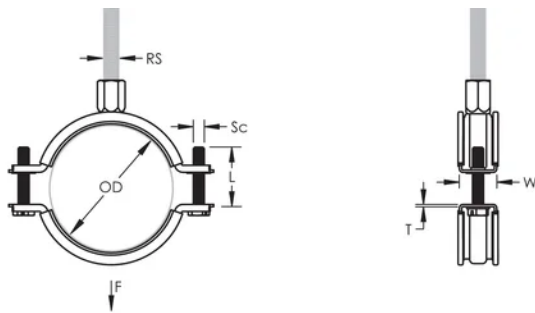

Finish: Electrogalvanized

Temperature: -50 to 110 °C

Color: Black

Outer Diameter (OD): 68 - 78 mm

Pipe Size: 2 1/2"

NB/DN: 65

Rod Size (RS): M8;M10

Width (W): 23 mm

Thickness (T): 1.5 mm

Screw Diameter (Sc): 6

Screw Length (L): 32mm

Static Load: 2000N

ADDITIONAL PRODUCT DETAILS

Lining is EPDM rubber.

DIAGRAMS

WARNING