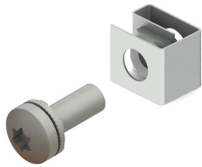

# On-Board Rack Mounting Kit

nVent SCHROFF provides cabinets, sub-racks, and front panels that encase the onboard electronics of train control systems with durable solutions that can withstand railway shock and vibration.

## SPECIFICATIONS

- Product Type:** Mounting Kit
- Works With:** On-Board Racks
- Material:** Steel
- Finish:** Zinc Plated

Table 1/1

Catalog Number	Package Quantity
21120-205	8
21120-206	50
21120-207	100