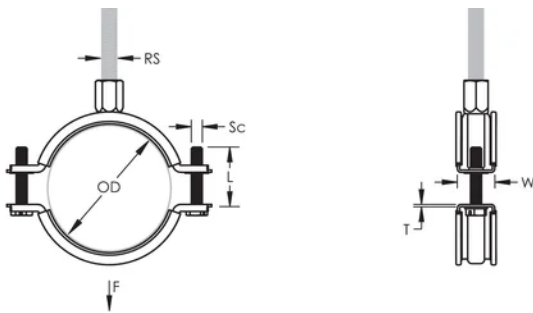

Longer ears position the screw farther from the hanger, improving tool clearance when the screw is tightened

Combination nut can be attached to M8 or M10 threaded rod, simplifying material handling

Screw length has been optimized to accommodate an increased pipe range, reducing inventory

## PRODUCT ATTRIBUTES

Article Number: 586012

Material: Steel;EPDM-SBR Rubber

Finish: Electrogalvanized

Temperature: -50 to 110 °C

Color: Black

Outer Diameter (OD): 88 - 98 mm

Pipe Size: 3"

NB/DN: 80

Rod Size (RS): M8;M10

Width (W): 23 mm

Thickness (T): 1.75 mm

Screw Diameter (Sc): 6

Screw Length (L): 37mm

Static Load: 2500N

## DIAGRAMS

---