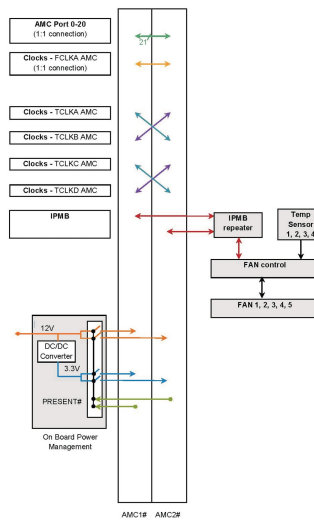

MTCA.0 System for 2 Single Full-Size AMC Modules, 1 HE

CATALOG NUMBER

11850-023

The System is designed for 2 AMC modules. The integrated Power Supply and Power switches on the backplane enable the Payload Power to the AMC Modules without the need for a separate MCH.

CERTIFICATIONS

FEATURES

Small, compact case to hold 2 single full-size AdvancedMC modules With an optional 2 HP filler module, 2 single mid-size modules can also be fitted

Direct connection of all ports between both AdvancedMC slots (see backplane topology); data transfer rates up to 10 Gbps per port

90 - 264 VAC wide range input on rear of case, 150 W power supply in rear section of enclosure

12 VDC voltage is activated by the AdvancedMC module presence signal

150 W cooling capacity at an ambient temperature of 55 °C, airflow from right to left, temperature-regulated fans

Data Transfer: 40 GbE; PCIe Gen3

Power per Slot: 60W

Input Voltage AC: 100 – 240V

Airflow Direction: Right to Left

Rack Height: 1U

Power Supply Type: Open Frame

Power Supply Included: Yes

Rear I/O: No