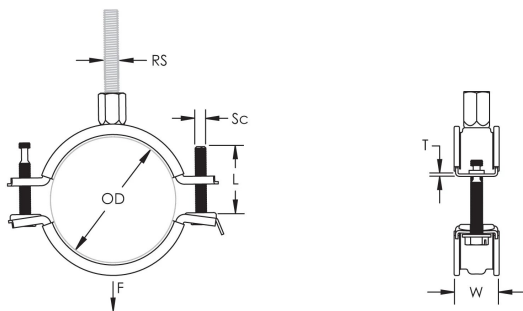

Combo head bolt works with slotted, hex, or Phillips drivers

Longer ears position the screw farther from the hanger, improving tool clearance when the screw is tightened

Combination nut can be attached to M8 or M10 threaded rod, simplifying material handling

Outer Diameter (OD): 78 - 88 mm

Rod Size (RS): M8;M10

Width (W): 23 mm

Thickness (T): 1.5 mm

Screw Diameter (Sc): 6

Screw Length (L): 40mm

Static Load: 2000N

ADDITIONAL PRODUCT DETAILS

Lining is EPDM rubber.

DIAGRAMS

WARNING

nVent products shall be installed and used only as indicated in nVent's product instruction sheets and training materials. Instruction sheets are available at www.nvent.com and from your nVent customer service representative. Improper installation, misuse, misapplication or other failure to completely follow nVent's instructions and warnings may cause product malfunction, property damage, serious bodily injury and death and/or void your warranty.