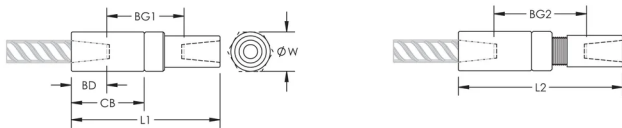

ADDITIONAL PRODUCT DETAILS

Bar dimensions and weights listed may vary by region. Coupler sizes not shown may be available by special order. Contact your nVent LENTON representative for more information.

Suffix "EE" has been added to some part numbers to clarify design version among regions.

DIAGRAMS

WARNING

nVent products shall be installed and used only as indicated in nVent's product instruction sheets and training materials. Instruction sheets are available at www.nvent.com and from your nVent customer service representative. Improper installation, misuse, misapplication or other failure to completely follow nVent's instructions and warnings may cause product malfunction, property damage, serious bodily injury and death and/or void your warranty.

North America

+1.800.753.9221
Option 1 – Customer Care
Option 2 – Technical
Support

Europe

Netherlands:
+31 800-0200135
France:
+33 800 901 793

Europe

Germany:
800 1890272
Other Countries:
+31 13 5835404

APAC

Shanghai:
+ 86 21 2412 1618/19
Sydney:
+61 2 9751 8500

Our powerful portfolio of brands:

CADDY ERICO HOFFMAN ILSCO SCHROFF TRACHTE