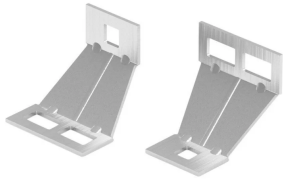

# Adjustable Fixing Bracket

## FEATURES

Secures SPEEDWAY Cable Ladder to structural elements for horizontal and vertical runs

Installs quickly and easily with included hardware

Low profile allows for installations in tight spaces

## SPECIFICATIONS

Table 1/2

Catalog Number	Article Number	Material	Finish	A	B	C
CLSWAFBGA	842050	Steel	Hot-Dip Galvanized	60 mm	40 mm	58 mm

Table 2/2

Catalog Number	Article Number	D
CLSWAFBGA	842050	2.5 mm