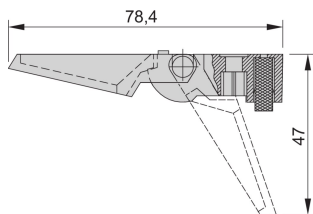

Plastic Foot

Tip-up feet, Plastic.

CERTIFICATIONS

FEATURES

Can be used instead of standard round feet

Load-carrying capacity: 25 kg per foot, max case weight 40 kg

Mounting holes are provided in bottom covers of the cases

Positioning of case is secured by anti-slip rubber inserts

SPECIFICATIONS

Works With:	Cases
Product Family:	RatiopacPRO; RatiopacPRO AIR; CompacPRO; PropacPRO; Inpac
Type:	Foot; With Tip-up
Product Type:	Foot
Material:	Polyamide

Table 1/1

Catalog Number	Package Quantity
10603-023	1
10603-026	1
10603-025	1
10603-024	1