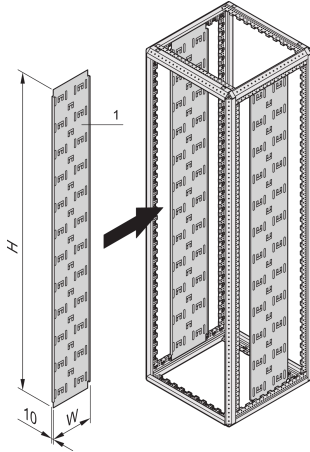

Varistar Cable Panel

Vertical cable panel for Varistar free standing cabinets powdered in cabinet color in different widths.

CERTIFICATIONS

FEATURES

For fitting directly onto the frame

Cables are assembled in place with cable ties or Velcro

SPECIFICATIONS

Product Type: Cabinet/Rack Panel

Material: Steel

Table 1/2

Catalog Number	Rack Height	Height	Width	Depth	Package Quantity	Color
23130-625	52U	2450mm	250mm	250mm	2	Black Grey
23130-502		1019mm	110mm	10mm	2	Black Grey
23130-422	47U	2200mm	150mm	150mm	2	Black Grey
23130-501		446mm	110mm	10mm	2	Black Grey

Catalog Number	Rack Height	Height	Width	Depth	Package Quantity	Color
23130-503		670mm	110mm	10mm	2	Black Grey
23130-500		604mm	110mm	10mm	2	Black Grey
23130-504		496mm	110mm	10mm	2	Black Grey
23130-628	52U	2450mm	150mm	150mm	2	Black Grey
23130-420	38U	1800mm	150mm	150mm	2	Black Grey
23130-150	42U	2000mm	250mm	250mm	2	Black Grey
23130-151	47U	2200mm	250mm	250mm	2	Black Grey
23130-421	42U	2000mm	150mm	150mm	2	Black Grey
23130-499		915.5mm	110mm	10mm	2	Black Grey