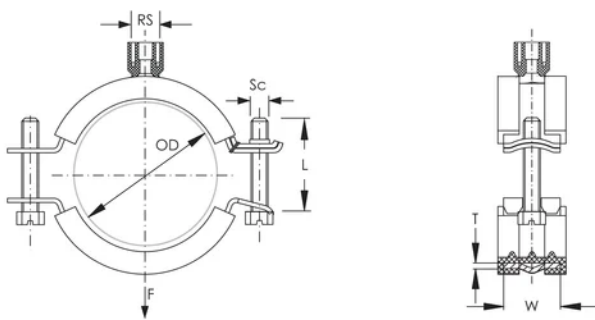

Color: Black

Material: Steel;EPDM-SBR Rubber

Finish: Electrogalvanized

Outer Diameter (OD): 37 - 44 mm

Pipe Size: 1 1/4" Min

NB/DN: 32

Width (W): 20 mm

Thickness (T): 1 mm

Screw Diameter (Sc): 6 mm

Screw Length (L): 37mm

Static Load: 1000N

Unit Weight: 0.12 kg

ADDITIONAL PRODUCT DETAILS

Lining is EPDM rubber.

DIAGRAMS

WARNING