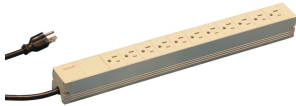

Socket Strip, USA

Modular, compact PDU with many function elements. Using a 1 U by 1 U aluminum chassis the PDU can easily be integrated in a rack with US outlets.

CERTIFICATIONS

FEATURES

Horizontal or vertical mounting

Socket strips can be rotated through all four directions (in 90° increments) during installation

Connecting cable 2 m, with USA plug

Socket strips with USA sockets

Mounting height 1 U

115 V, 15 A

In accordance with UL-498

SPECIFICATIONS

Material: Aluminum; Polyamide

Color: Grey

Product Type: Socket Strip

Table 1/2

| Catalog Number | Socket Type | Socket Quantity | Switched Outlets | Voltage AC | Package Quantity | Depth |
|----------------|-------------|-----------------|------------------|------------|------------------|-------|
| 60110-242 | USA | 11 | Yes | 115V | 1 | 44mm |