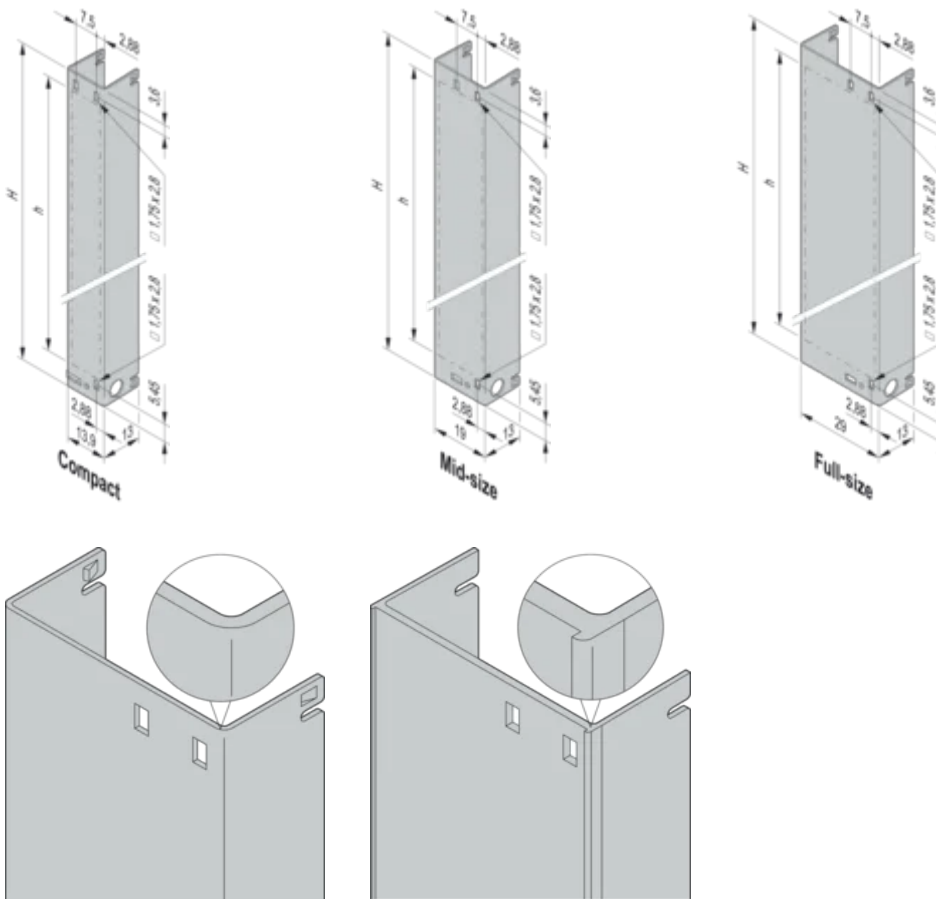

Catalog Number	Height (H)	Rack Width	Design Feature	Material	Finish	Package Quantity
30849-682	73.8mm	6HP	Full-Size	Aluminum	Passivated	1
30849-407	148.8mm	6HP	Full-Size	Stainless Steel		1
30849-404	73.8mm	6HP	Full-Size	Stainless Steel		1
30849-670	148.8mm	4HP		Aluminum	Passivated	1

Table 2/2

Catalog Number	Front Finish	Rear Finish	Depth (D)	Width (W)
30849-658	Raw	Raw	2.5mm	19mm
30849-694	Raw	Raw	2.5mm	29mm
30849-406	Raw	Raw	1mm	19mm
30849-402	Raw	Raw	1mm	13.9mm
30849-403	Raw	Raw	1mm	19mm
30849-682	Raw	Raw	2.5mm	29mm
30849-407	Raw	Raw	1mm	29mm
30849-404	Raw	Raw	1mm	29mm
30849-670	Raw	Raw	2.5mm	19mm

DIAGRAMS