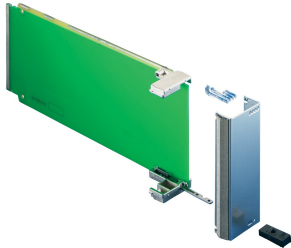

# AMC Front Panel With Pull Handle

AdvancedMC Front Panel including EMC gasket for AMC.0 Rev. 2.0 Modules.

## FEATURES

In accordance with AMC.0 R2.0 specification

Front panel for pull-handle mechanism (with cut-outs for light pipe)

For the use together with the AMC Pull-handle mechanism, AMC.0 R2.0

## SPECIFICATIONS

**Accessory Type:** Front panel

**Product Type:** Front Panel

Table 1/2

Catalog Number	Height (H)	Rack Width	Design Feature	Material	Finish	Package Quantity
30849-658	73.8mm	4HP	Mid-Size	Aluminum	Passivated	1
30849-694	148.8mm	6HP	Full-Size	Aluminum	Passivated	1
30849-406	148.8mm	4HP	Mid-Size	Stainless Steel		1
30849-402	73.8mm	3HP	Compact	Stainless Steel		1
30849-403	73.8mm	4HP	Mid-Size	Stainless Steel		1