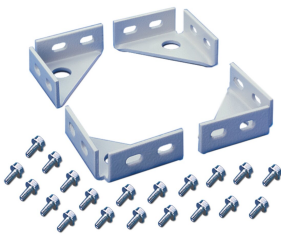

ProLine Frame Floor-Mounting Bracket

Data Solutions

The ProLine Frame Floor-Mounting Bracket provides a structural method of bolting a ProLine frame to the floor. The bracket fits all frame sizes, the kit includes four brackets and mounting hardware. This bracket is not to be used with colocation frames, which include welded-in floor mounting brackets.

FEATURES

The ProLine Frame Floor-Mounting Bracket provides a structural method of bolting a ProLine frame to the floor

The bracket fits all frame sizes, the kit includes four brackets and mounting hardware