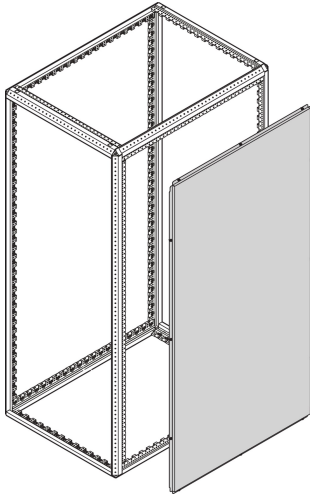

Varistar CP Side Separating Wall

Side panel for side by side cabinets replacing 2 individual cabinet side panles. The seperating panel is mounted between to racks and fully compatible with all air blanking panels.

CERTIFICATIONS

FEATURES

Prevents unauthorized access

For cabinets arranged in rows, wall replaces individual cabinet side walls

SPECIFICATIONS

- Finish:** Aluminum-Zinc Plated
- Product Type:** Cabinet/Rack Panel
- Material:** Steel

Table 1/1

Catalog Number	Rack Height	Height	Depth	Package Quantity	Type
23130-485	47U	2200mm	1200mm	1	Separating Wall
23130-484	47U	2200mm	1000mm	1	Separating Wall
23130-480	42U	2000mm	1000mm	1	Separating Wall

Catalog Number	Rack Height	Height	Depth	Package Quantity	Type
23130-508	42U	2000mm	1100mm	1	Separating Wall
23130-510	52U	2450mm	1100mm	1	Separating Wall
23130-509	47U	2200mm	1100mm	1	Separating Wall
23130-581	52U	2450mm	1200mm	1	Separating Wall
23130-580	52U	2450mm	1000mm	1	Separating Wall
23130-481	42U	2000mm	1200mm	1	Separating Wall