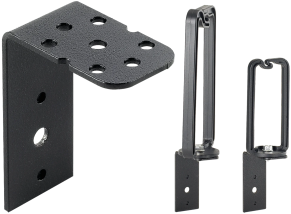

# Universal D-Ring Bracket

The Universal D-Ring Bracket mounts D-Ring's (order separately) on ProLine or Network Vertical Tie-Down Cable Manager, ProLine Front-to-Back D-Ring Bracket or grid strap. The D-Ring locks into hole provided on the bracket, creating support for cable management. It is made of steel, coated with RAL 9005 black polyester powder paint and includes mounting hardware.

## FEATURES

The Universal D-Ring Bracket mounts D-Ring's (order separately) on ProLine or Network Vertical Tie-Down Cable Manager, ProLine Front-to-Back D-Ring Bracket or grid strap

The D-Ring locks into hole provided on the bracket, creating support for cable management

It is made of steel, coated with RAL 9005 black polyester powder paint and includes mounting hardware

## SPECIFICATIONS

Table 1/1

Catalog Number	Article Number	Material	Finish	Color	Color Code	Thickness
EDRBK10	16032	Mild Steel	Powder Coated	Jet Black	RAL 9005	1.9mm