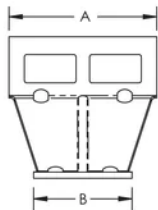

## SPECIFICATIONS

Table 1/2

Catalog Number	Article Number	Material	Finish	A	B	C
CLSWAFBGA	842050	Steel	Hot-Dip Galvanized	60 mm	40 mm	58 mm

Table 2/2

Catalog Number	Article Number	D
CLSWAFBGA	842050	2.5 mm

## DIAGRAMS