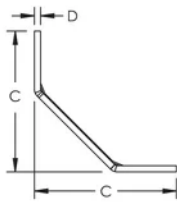

## SPECIFICATIONS

Table 1/2

Catalog Number	Article Number	Material	Finish	A	B	C
CLSWAFBGA	842050	Steel	Hot-Dip Galvanized	60 mm	40 mm	58 mm

Table 2/2

Catalog Number	Article Number	D
CLSWAFBGA	842050	2.5 mm

## DIAGRAMS