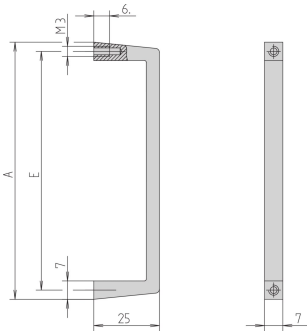

# Front Handle, Width 7 mm

Slim Aluminium profile front handle, 7 mm. The assembly of the handle will be done from the rear side.

## FEATURES

Static load-carrying capacity 10 kg/pair

The assembly of the handle will be done from the rear side

## SPECIFICATIONS

|                        |                         |
|------------------------|-------------------------|
| <b>Width:</b>          | 7mm                     |
| <b>Static Load:</b>    | 10kg                    |
| <b>Material:</b>       | Aluminum                |
| <b>Finish:</b>         | Anodized                |
| <b>Product Family:</b> | EuropacPRO; MultipacPRO |
| <b>Product Type:</b>   | Handle                  |