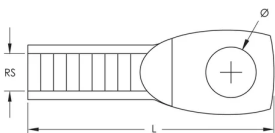

## SPECIFICATIONS

**Finish:** Electrogalvanized

**Material:** Steel

Table 1/1

Catalog Number	Article Number	Rod Size (RS)	Length (L)	Diameter (Ø)
EYESM6EG	574250	6	43mm	6 mm
EYESM8EG	574260	8	46mm	8 mm
EYESM10EG	574270	10	54mm	10 mm

## DIAGRAMS