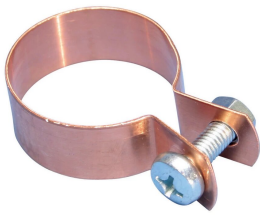

STRC CU Strap Clamp for Copper Tube, 12 mm OD

CATALOG NUMBER

STRC012CU

FEATURES

Includes fasteners, screw and nut

PRODUCT ATTRIBUTES

Article Number: 574170

Material: Copper

Outer Diameter (OD): 12 mm

Width (W): 15 mm

Thickness (T): 0.6 mm

Screw Diameter (Sc): 6

Screw Length (L): 16mm

DIAGRAMS

WARNING

nVent products shall be installed and used only as indicated in nVent's product instruction sheets and training materials. Instruction sheets are available at www.nvent.com and from your nVent customer service representative. Improper installation, misuse, misapplication or other failure to completely follow nVent's instructions and warnings may cause product malfunction, property damage, serious bodily injury and death and/or void your warranty.