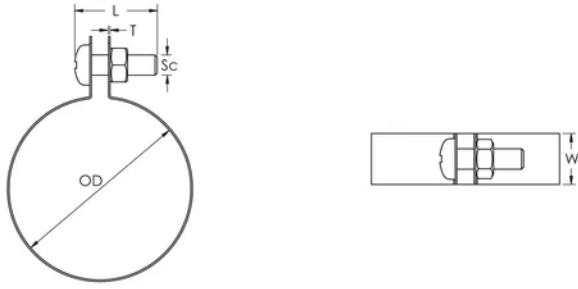

STRC CU Strap Clamp for Copper Tube, 12 mm OD

CATALOG NUMBER

STRC012CU

FEATURES

Includes fasteners, screw and nut

PRODUCT ATTRIBUTES

Article Number: 574170

Material: Copper

Outer Diameter (OD): 12 mm

Width (W): 15 mm

Thickness (T): 0.6 mm

Screw Diameter (Sc): 6

Screw Length (L): 16mm

DIAGRAMS

WARNING

nVent products shall be installed and used only as indicated in nVent's product instruction sheets and training materials. Instruction sheets are available at www.nvent.com and from your nVent customer service representative. Improper installation, misuse, misapplication or other failure to completely follow nVent's instructions and warnings may cause product malfunction, property damage, serious bodily injury and death and/or void your warranty.