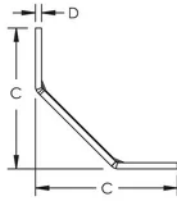

## SPECIFICATIONS

Table 1/2

| Catalog Number | Article Number | Material | Finish             | A     | B     | C     |
|----------------|----------------|----------|--------------------|-------|-------|-------|
| CLSWAFBGA      | 842050         | Steel    | Hot-Dip Galvanized | 60 mm | 40 mm | 58 mm |

Table 2/2

| Catalog Number | Article Number | D      |
|----------------|----------------|--------|
| CLSWAFBGA      | 842050         | 2.5 mm |

## DIAGRAMS

---