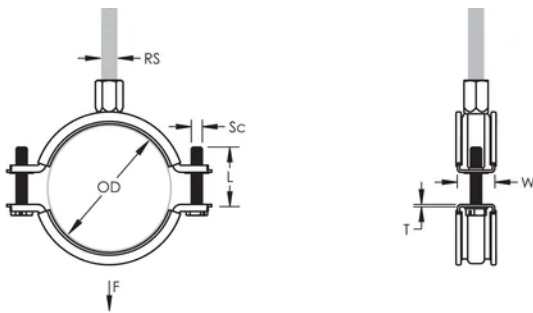

Finish: Electrogalvanized

Temperature: -50 to 110 °C

Color: Black

Outer Diameter (OD): 31 - 37 mm

Pipe Size: 1"

NB/DN: 25

Rod Size (RS): M8;M10

Width (W): 20 mm

Thickness (T): 1 mm

Screw Diameter (Sc): 6

Screw Length (L): 22mm

Static Load: 1000N

ADDITIONAL PRODUCT DETAILS

Lining is EPDM rubber.

DIAGRAMS

WARNING