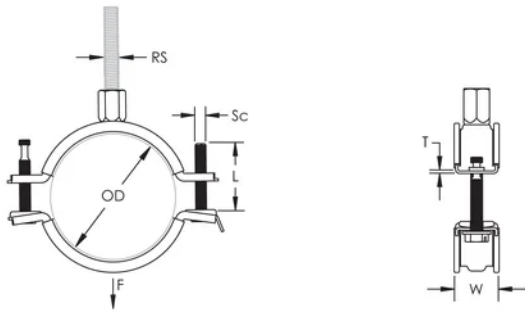

Combo head bolt works with slotted, hex, or Phillips drivers

Longer ears position the screw farther from the hanger, improving tool clearance when the screw is tightened

Combination nut can be attached to M8 or M10 threaded rod, simplifying material handling

## PRODUCT ATTRIBUTES

---

Article Number: 586716

Material: Steel;EPDM-SBR Rubber

Finish: Electrogalvanized

Color: Black

Temperature: -50 to 110 °C

Outer Diameter (OD): 128 - 138 mm

Rod Size (RS): M8;M10

Width (W): 23 mm

Thickness (T): 2 mm

Screw Diameter (Sc): 6

Screw Length (L): 50mm

Static Load: 3000N

## DIAGRAMS

---