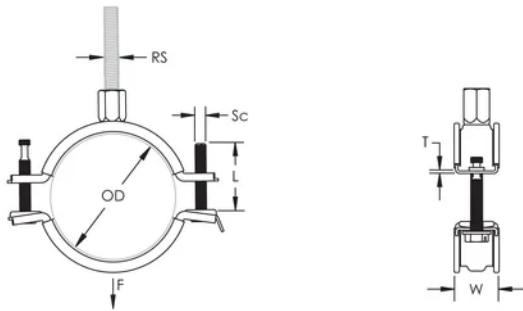

Quick locking system easily closes with one hand

Return-lip on the hanger prevents the rubber from detaching, eliminating rework during installation

Thread impression retains quick locking captive screw and prevents it from falling out during installation

Combo head bolt works with slotted, hex, or Phillips drivers

Longer ears position the screw farther from the hanger, improving tool clearance when the screw is tightened

Combination nut can be attached to M8 or M10 threaded rod, simplifying material handling

Outer Diameter (OD): 50 - 58 mm

Rod Size (RS): M8;M10

Width (W): 21 mm

Thickness (T): 1.25 mm

Screw Diameter (Sc): 6

Screw Length (L): 37mm

Static Load: 1500N

ADDITIONAL PRODUCT DETAILS

Lining is EPDM rubber.

DIAGRAMS

WARNING

nVent products shall be installed and used only as indicated in nVent's product instruction sheets and training materials. Instruction sheets are available at www.nvent.com and from your nVent customer service representative. Improper installation, misuse, misapplication or other failure to completely follow nVent's instructions and warnings may cause product malfunction, property damage, serious bodily injury and death and/or void your warranty.