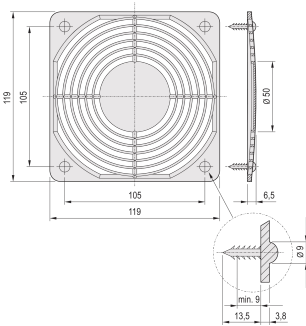

Protective Grille

Protective grille for AC and DC fans.

CERTIFICATIONS

FEATURES

Grille may be mounted on a front panel or the wall of the housing

Optimised noise level and air resistance

SPECIFICATIONS

Table 1/1

Catalog Number	Works With	Finish	Material	Package Quantity
60197-019	19" Fan Trays	Chrome	Steel	1
60225-052	19" Fan Trays		Polyamide	1
60225-053	19" Fan Trays		Polyamide	1

WARNING

nVent products shall be installed and used only as indicated in nVent's product instruction sheets and training materials. Instruction sheets are available at www.nvent.com and from your nVent customer service representative. Improper installation, misuse, misapplication or other failure to completely follow nVent's instructions and warnings may cause product malfunction, property damage, serious bodily injury and death and/or void your warranty.