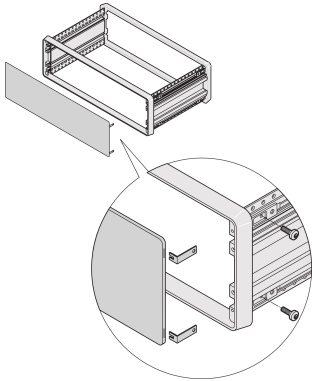

CompacPRO Front/Rear Panel, With Hidden Fixing

The front panel for CompacPRO Case mounts to the frame of the case. The front panel has no visible screws and can be used for front foil.

CERTIFICATIONS

FEATURES

Al panel, 2.5 mm

SPECIFICATIONS

Material:	Aluminum
Finish:	Anodized
Accessory Type:	Front panel
Product Type:	Front Panel

Table 1/2

Catalog Number	Rack Height	Height	Rack Width	Width	Package Quantity	Front Finish
24575-275	4U	172.9mm	84HP	452.1mm	1	Anodized
24575-075	2U	84mm	84HP	452.1mm	1	Anodized
24575-155	3U	128.4mm	63HP	345.4mm	1	Anodized

Catalog Number	Rack Height	Height	Rack Width	Width	Package Quantity	Front Finish
24575-175	3U	128.4mm	84HP	452.1mm	1	Anodized
24575-455	6U	261.8mm	63HP	345.4mm	1	Anodized
24575-475	6U	261.8mm	84HP	452.1mm	1	Anodized
24575-135	3U	128.4mm	42HP	238.7mm	1	Anodized
24575-255	4U	172.9mm	63HP	345.4mm	1	Anodized
24575-035	2U	84mm	42HP	238.7mm	1	Anodized
24575-235	4U	172.9mm	42HP	238.7mm	1	Anodized
24575-115	3U	128.4mm	28HP	167.5mm	1	Anodized