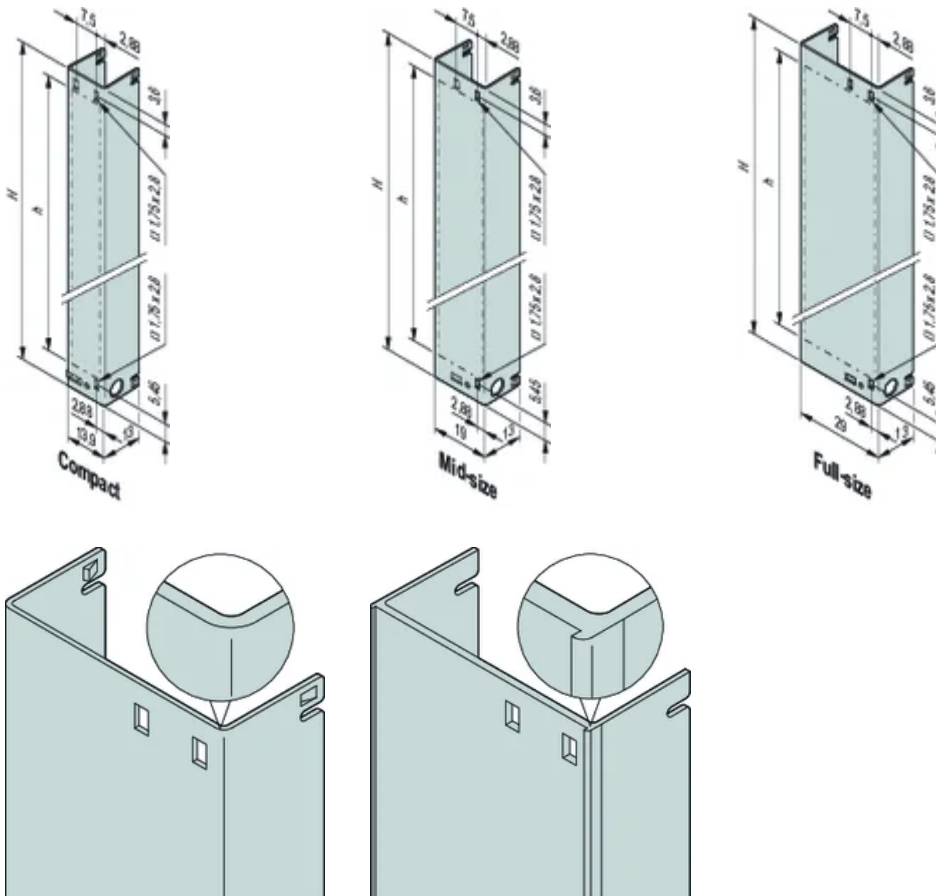

CatalogNumber	Height (H)	Rack Width	Design Feature	Material	Finish	Package Quantity
30849-682	73.8mm	6HP	Full-Size	Aluminum	Passivated	1
30849-407	148.8mm	6HP	Full-Size	Stainless Steel		1
30849-404	73.8mm	6HP	Full-Size	Stainless Steel		1
30849-670	148.8mm	4HP		Aluminum	Passivated	1

Table 2/2

Catalog Number	Front Finish	Rear Finish	Depth (D)	Width (W)
30849-658	Raw	Raw	2.5mm	19mm
30849-694	Raw	Raw	2.5mm	29mm
30849-406	Raw	Raw	1mm	19mm
30849-402	Raw	Raw	1mm	13.9mm
30849-403	Raw	Raw	1mm	19mm
30849-682	Raw	Raw	2.5mm	29mm
30849-407	Raw	Raw	1mm	29mm
30849-404	Raw	Raw	1mm	29mm
30849-670	Raw	Raw	2.5mm	19mm

DIAGRAMS