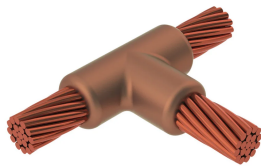

Cable to Cable

Power Utilities

nVent ERICO Cadweld graphite molds are designed and engineered for thousands of connection styles and conductor combinations.

DIAGRAMS

FEATURES

Forms a permanent, low resistance connection

Provides a molecular bond

nVent ERICO Cadweld Exothermic Connections are rated with the same current capacity as the conductor

Portable installation equipment with no external source of power required

Installers can be easily trained to make nVent ERICO Cadweld Exothermic Connections

Connections can be visually inspected

SPECIFICATIONS

Table 1/1

Catalog Number	Mold Family	Conductor 1	Conductor 1 Outer Diameter, Nominal	Conductor 2	Conductor 2 Outer Diameter, Nominal
PAC2C2C	PA	1/0 Concentric	9.5 mm	1/0 Concentric	9.5 mm

ADDITIONAL PRODUCT DETAILS

For applications such as computer room, tunnel or other low-ventilation areas, specify a smokeless nVent ERICO Cadweld Exolon mold. Add an XL prefix to the standard mold part number when ordering (for example, a TAC2Q2Q becomes XLTAC2Q2Q). Similarly, nVent ERICO Cadweld Exolon welding material is also designated by the XL prefix (for example, 150 becomes XL150).