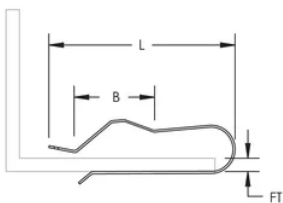

DIAGRAMS

WARNING

nVent products shall be installed and used only as indicated in nVent's product instruction sheets and training materials. Instruction sheets are available at www.nvent.com and from your nVent customer service representative. Improper installation, misuse, misapplication or other failure to completely follow nVent's instructions and warnings may cause