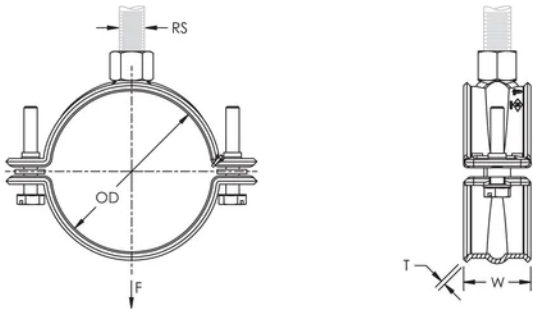

Ideal for installations where space is limited and require services to be ran close to the attachment surface

Suitable for 3/4" - 2" (20 - 50 DN) steel sprinkler pipe

Eliminates the need to seismically brace when drops are kept within 6" (150 mm) of the attachment surface

## PRODUCT ATTRIBUTES

Article Number: 595059

Material: Steel

Finish: Electrogalvanized

Pipe Size: 2" Min

NB/DN: 50

Outer Diameter (OD): 60.3 - 63 mm

Rod Size (RS): M10

Width (W): 30 mm

Thickness (T): 2 mm

Static Load: 1725N

## DIAGRAMS