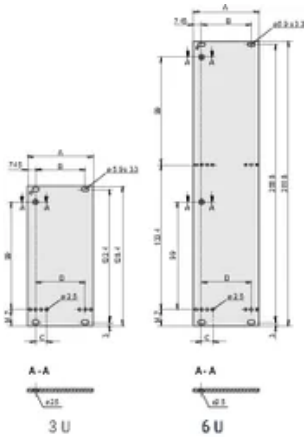

DIAGRAMS

WARNING

nVent products shall be installed and used only as indicated in nVent's product instruction sheets and training materials. Instruction sheets are available at www.nvent.com and from your nVent customer service representative. Improper installation, misuse, misapplication or other failure to completely follow nVent's instructions and warnings may cause product malfunction, property damage, serious bodily injury and death and/or void your warranty.

North America

All locations
+1.763.422.2661
Chat with us:
nvent.com/schroff

Europe

Straubenhardt, Germany
+49.7082.794.0
Betschdorf, France
+33.3.88.90.64.90
Warsaw, Poland
+48.22.209.98.35
Assago, Italy
+39.02.932.7141
Chat with us:
nvent.com/schroff

Asia

Shanghai, China
+86.21.2412.6943
Qingdao, China
+86.532.8771.6101
Singapore
+65.6768.5800
Shin-Yokohama, Japan
+81.45.476.0271
Chat with us:
nvent.com/schroff

Middle East & India

Dubai, United Arab Emirates
+971.4.378.1700
Bangalore, India
+91.80.6715.2001
Istanbul, Turkey
+90.216.250.7374
Chat with us:
nvent.com/schroff

Our powerful portfolio of brands:

CADDY ERICO HOFFMAN ILSCO SCHROFF TRACHTE