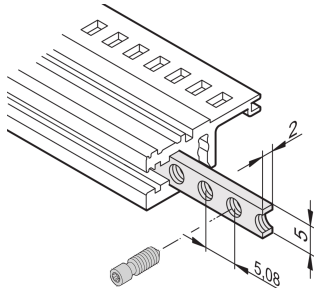

# Horizontal Rails Threaded Insert, M2.5

The threaded insert is a metal strip with thread M2.5 and allows the fixing of front panels.

## FEATURES

The collar screws used for fixing partial-width front panels must be 12.3 mm long

Usable for all horizontal rails

## SPECIFICATIONS

- Works With:** Subracks; Cases
- Product Family:** EuropacPRO; RatiopacPRO; RatiopacPRO AIR; CompacPRO; PropacPRO; Inpac
- Material:** Steel
- Product Type:** Threaded Insert
- Finish:** Zinc Plated