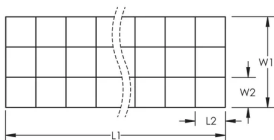

Pool Mesh

The requirements for bonding and grounding permanently installed indoor and outdoor swimming pools are provided in Article 680 "Swimming Pools, Fountains and Similar Installations" of the 2005 Edition of the National Electrical Code (NEC®). All of the bonded parts in or around swimming pools must be attached to an equipotential bonding grid. This grid must extend 3' (0.91 m) beyond the inside surface of the pool under concrete, stone or other paved walking surfaces.

Please note that pools made of non-conductive materials (fiberglass composite, vinyl lined polymer or other non-conductive materials) do not require an equipotential grid that covers the full contour of the bottom and sides of the pool. However, an equipotential grid is still required around the perimeter of the pool extending 3' (0.91 m) beyond the sides of the pool.

FEATURES

Convenient, efficient and economical solution for equipotential bonding grids for swimming pool applications

SPECIFICATIONS

Material: Copper

Table 1/1

Catalog Number	Length 1 (L1)	Width 1 (W1)	Grid Spacing (L2 x W2)	Conductor Size
POOLMESH2100	30500 mm	0.61 m	305 mm x 305 mm	#8 Solid
POOLMESH250	15200 mm	0.61 m	305 mm x 305 mm	#8 Solid
POOLMESH3100	30500 mm	0.92 m	305 mm x 305 mm	#8 Solid
POOLMESH350	15200 mm	0.92 m	305 mm x 305 mm	#8 Solid

DIAGRAMS